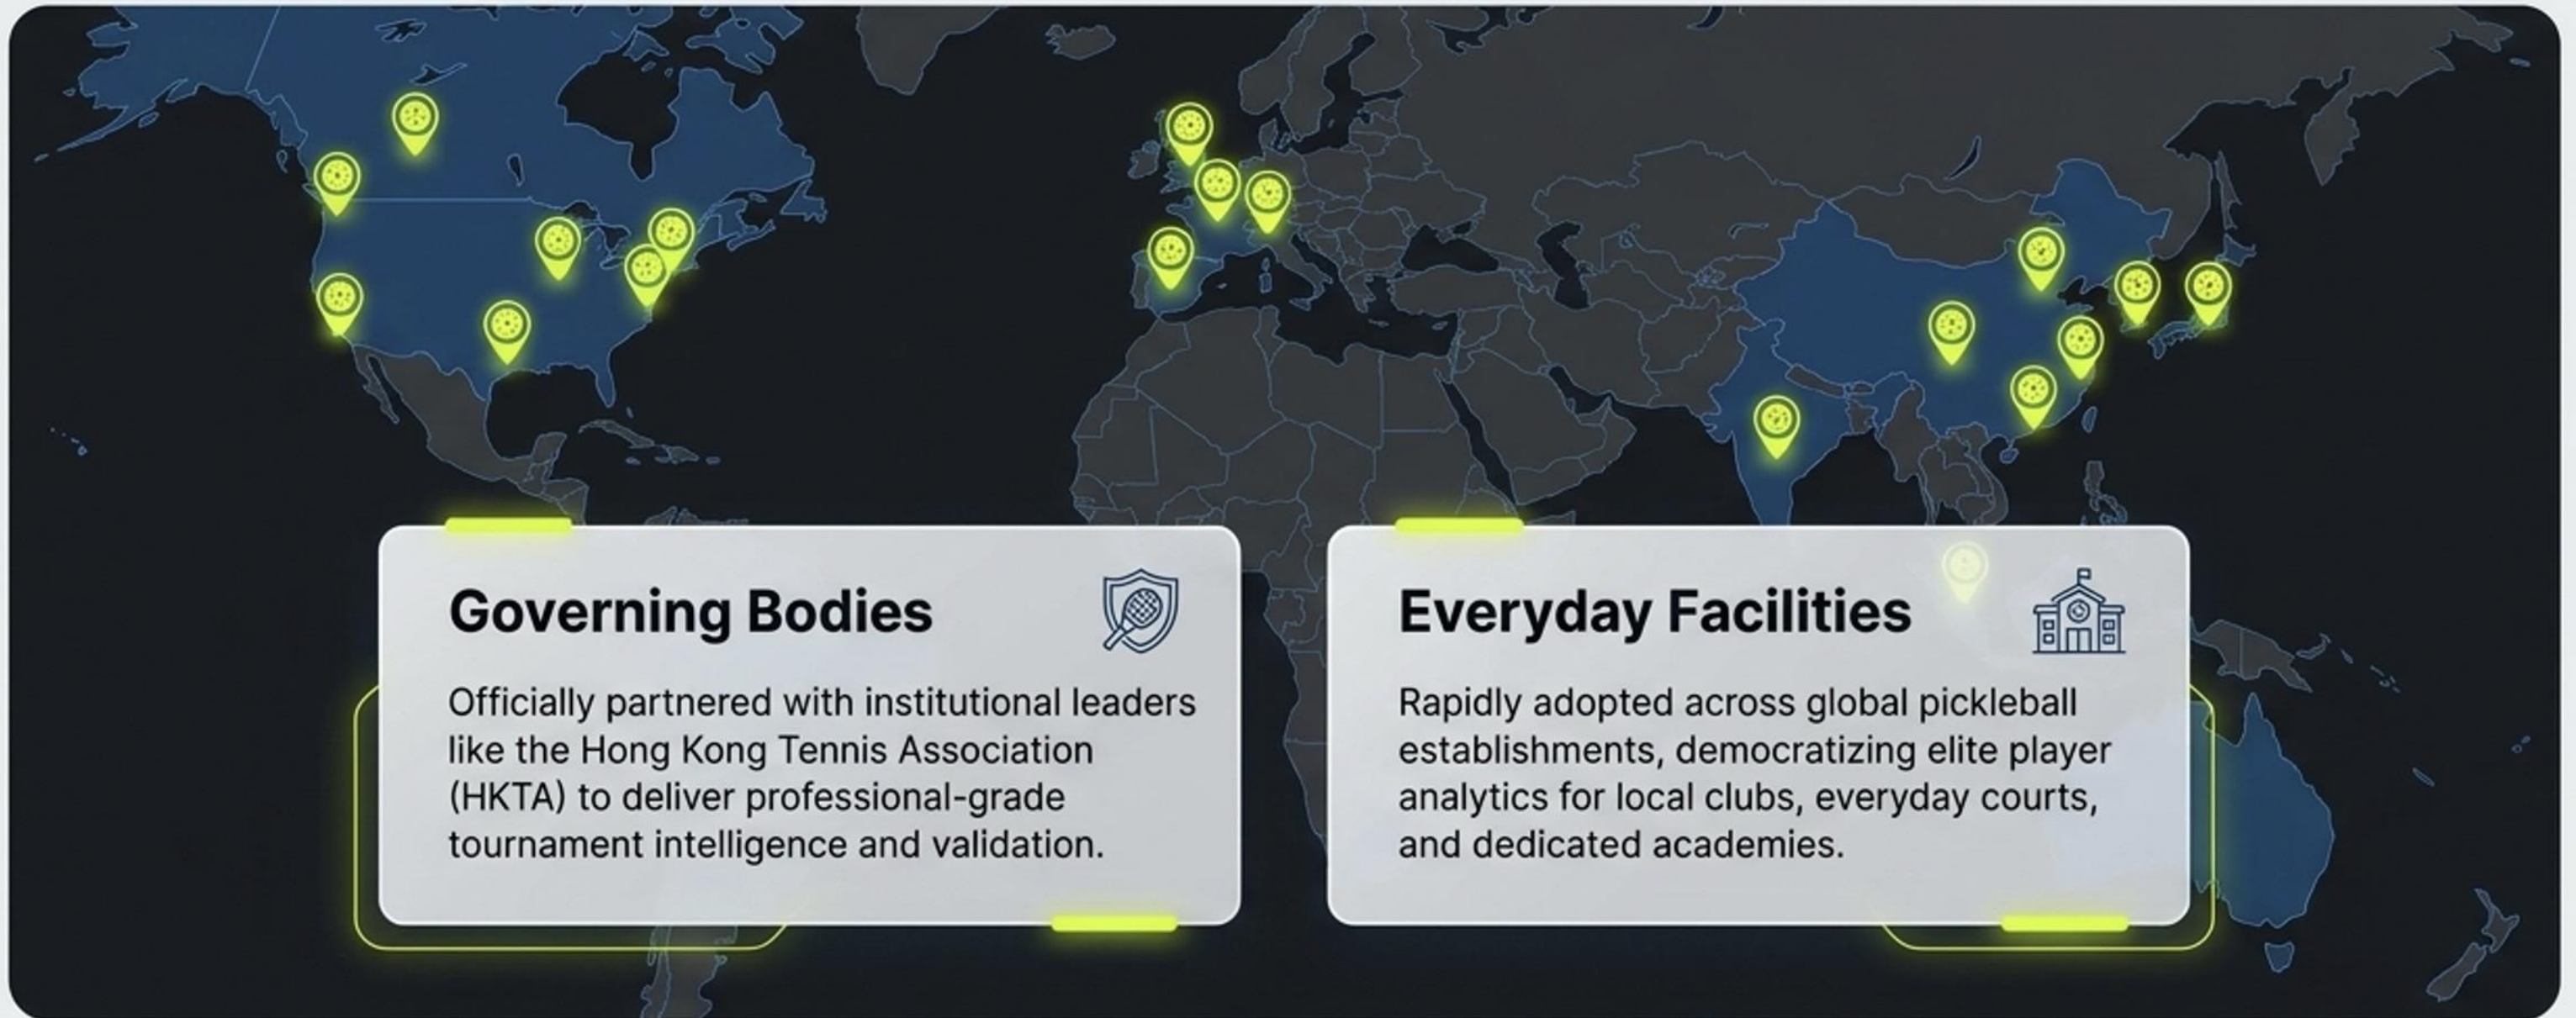

Motion Intelligence for the Sports World

Bringing stadium-level
technology to the 99% of
courts, clubs, and
academies.

Introducing Smash & Replay

Pickleball just got its own courtside VAR, powered by portable 3D tracking.

Trusted by the Global Racket Sports Community

From national tennis associations to the fastest-growing pickleball clubs worldwide, eyes3 brings trusted, verifiable motion intelligence to the courts that drive the sport.

Governing Bodies

Officially partnered with institutional leaders like the Hong Kong Tennis Association (HKTA) to deliver professional-grade tournament intelligence and validation.

Everyday Facilities

Rapidly adopted across global pickleball establishments, democratizing elite player analytics for local clubs, everyday courts, and dedicated academies.