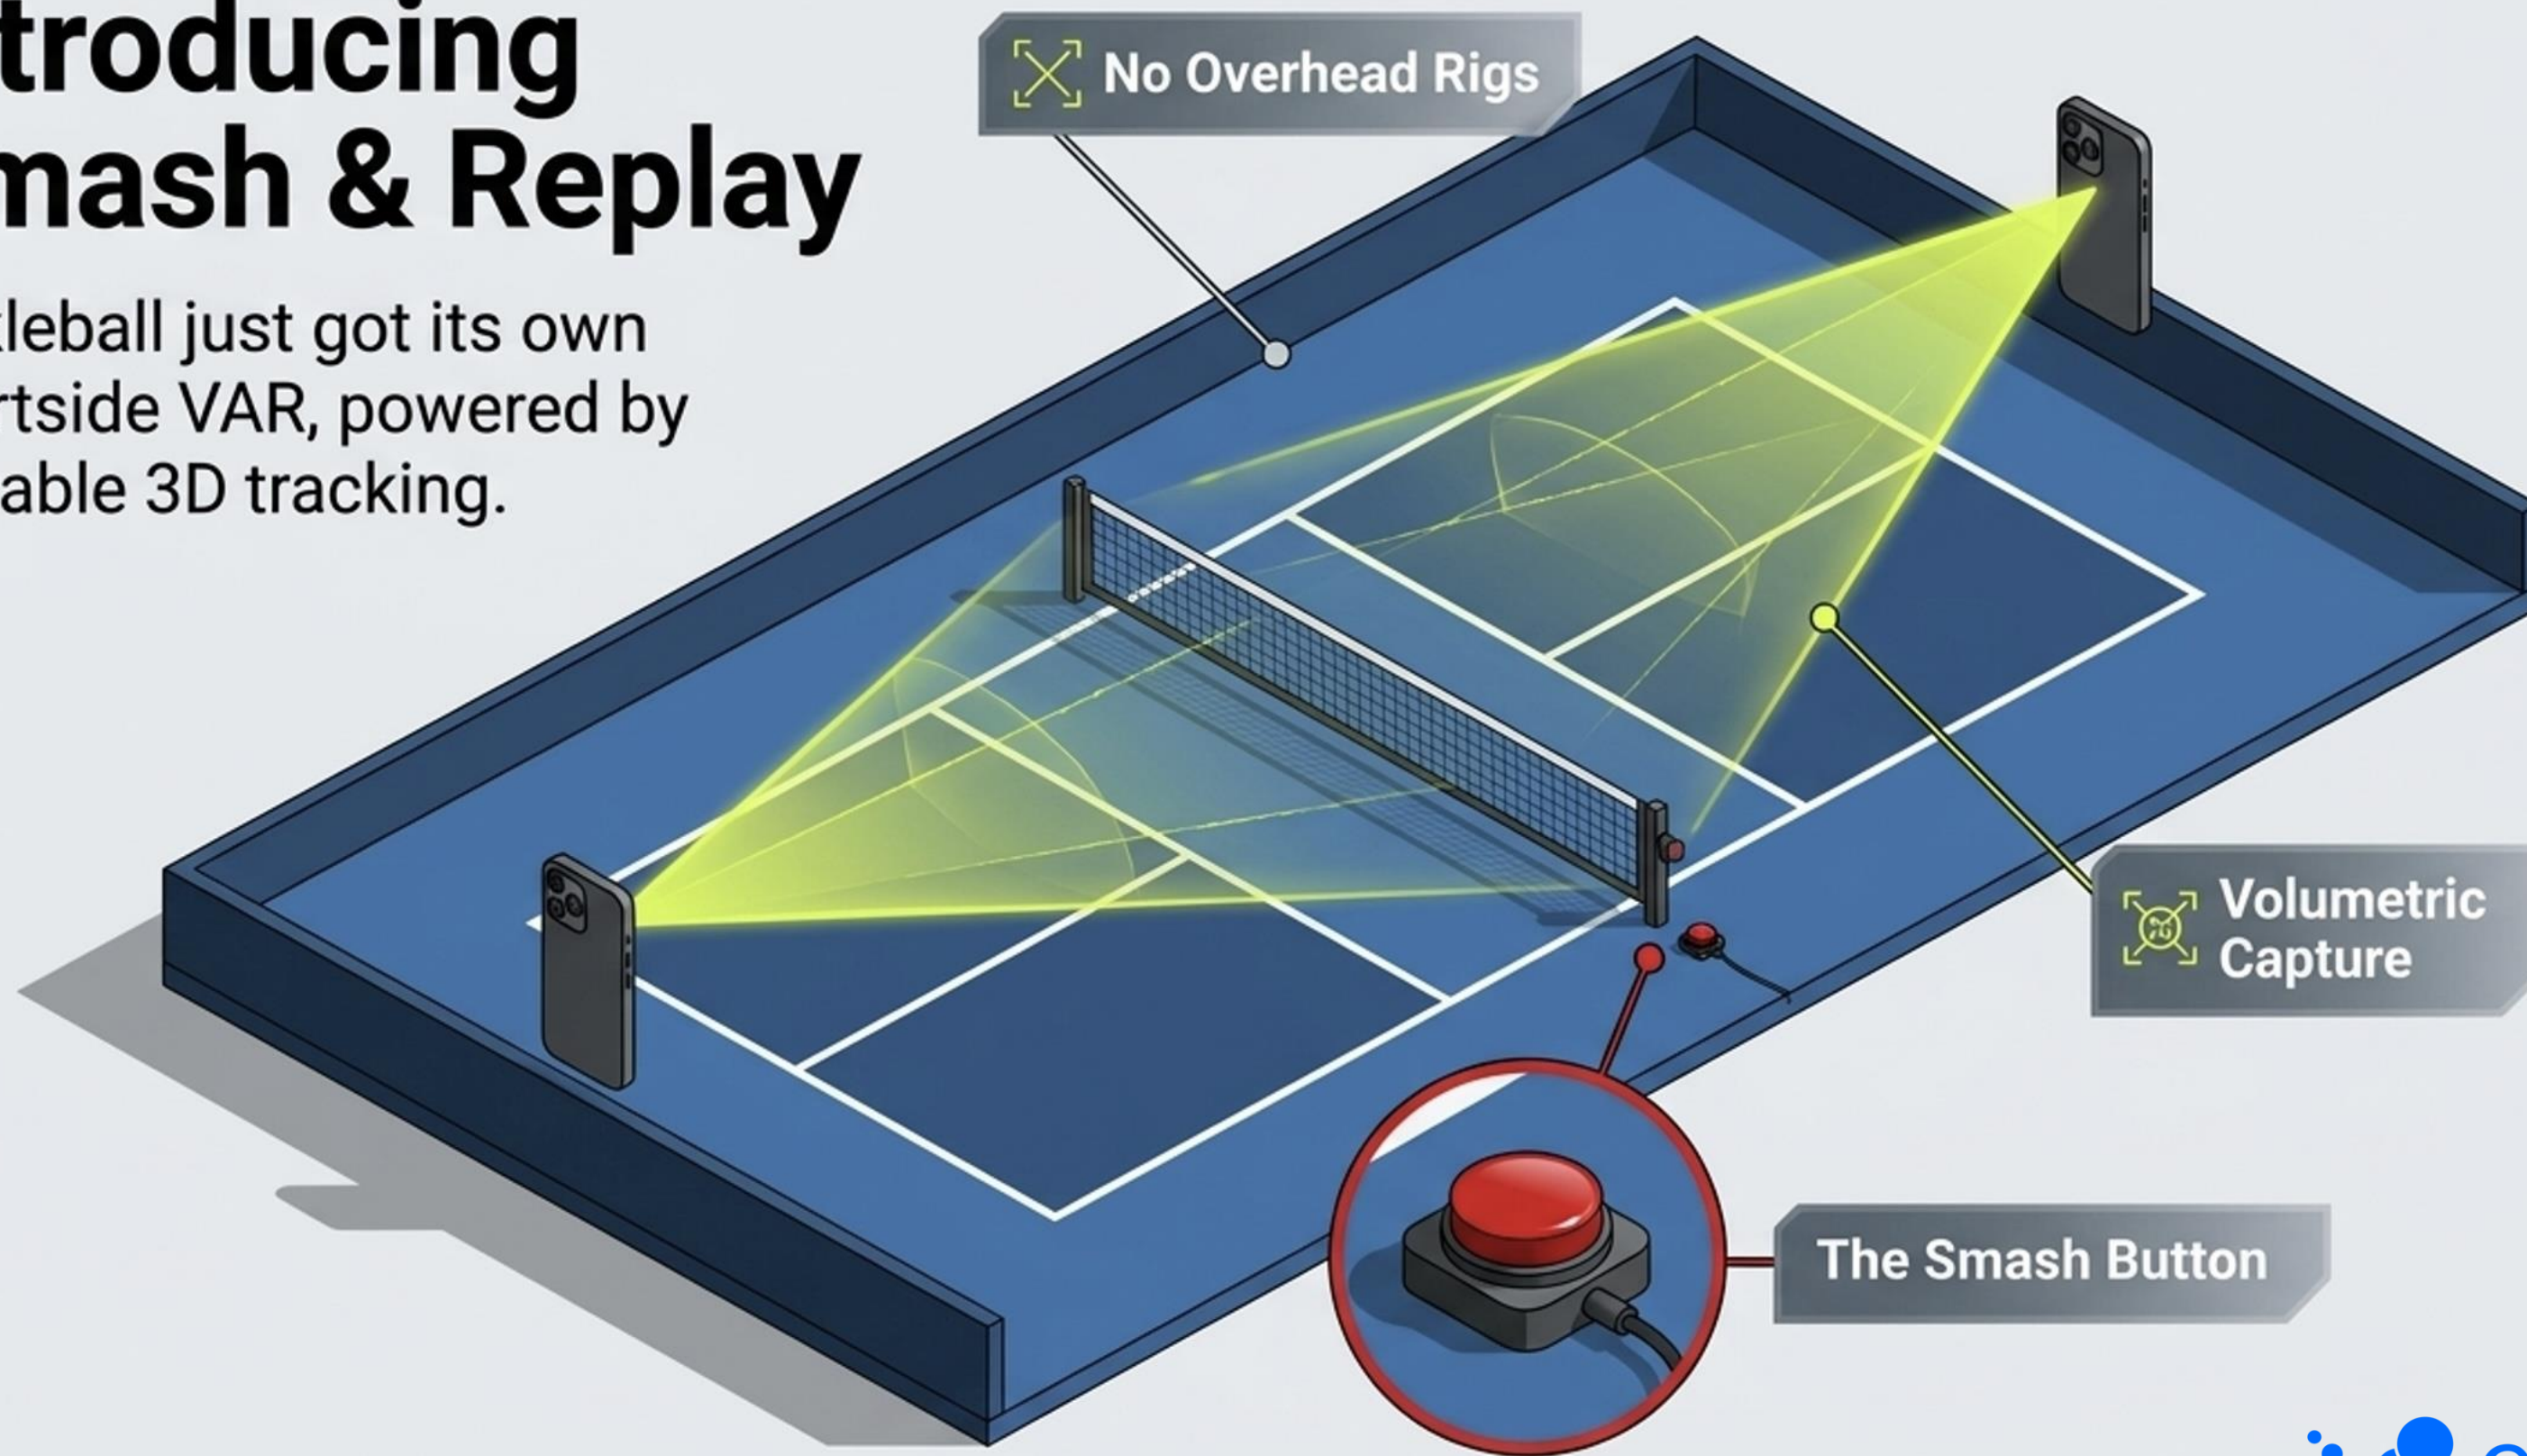

Motion Intelligence for the Sports World

Bringing stadium-level
technology to the 99% of
courts, clubs, and
academies.

Introducing Smash & Replay

Pickleball just got its own courtside VAR, powered by portable 3D tracking.