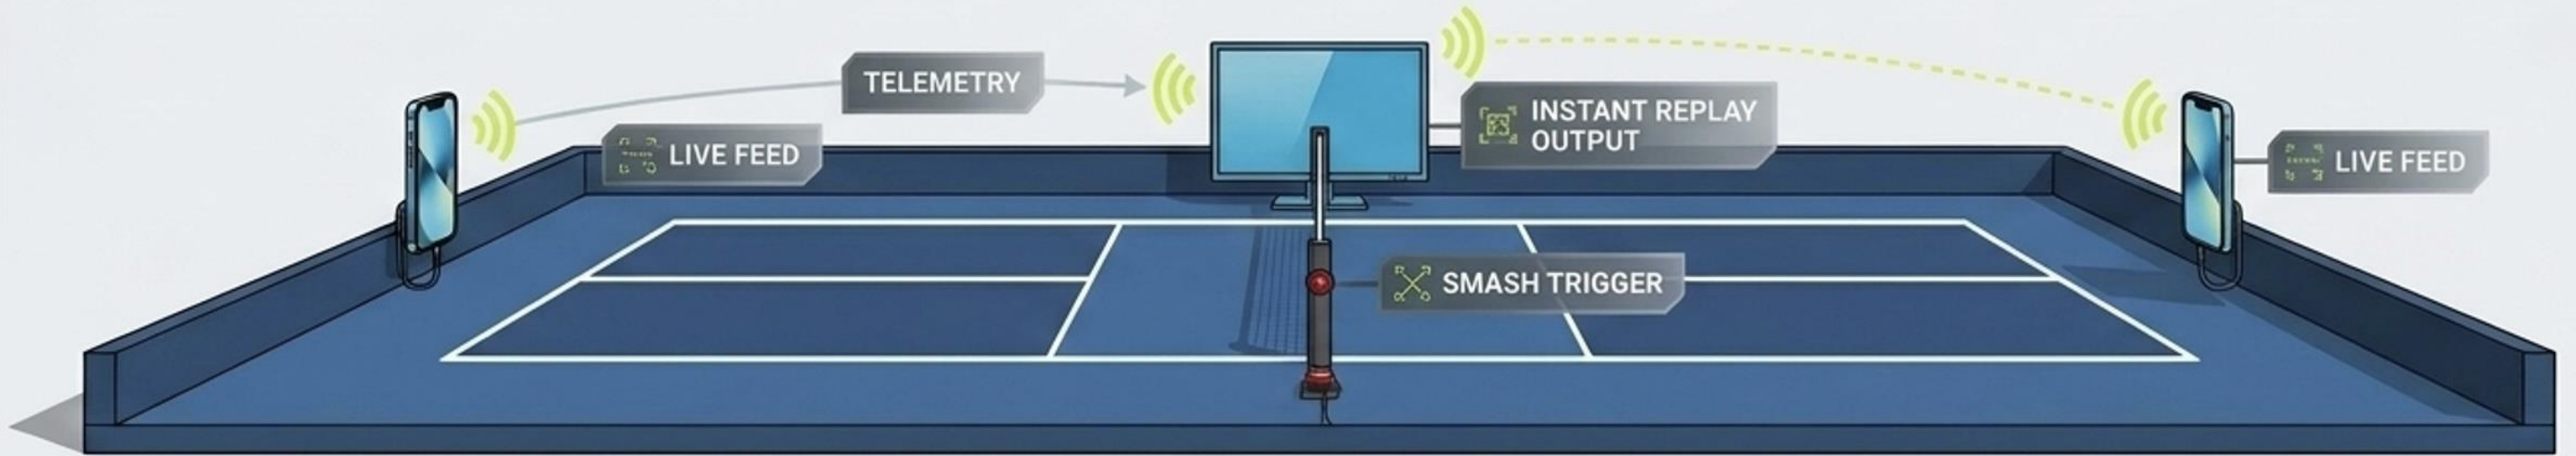

You Already Have Most of What You Need. No complex systems required.

Zero disruption. Instant gratification. Built for the pace of pickleball.
The replay plays on the screen as you walk back to serve.